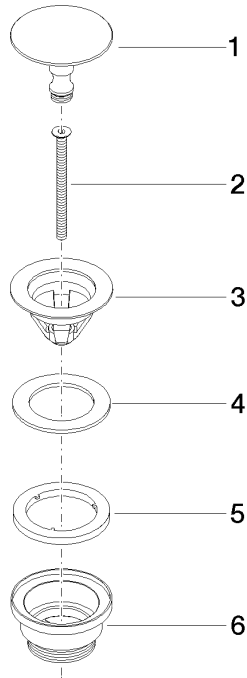

Basin Waste without press-closing 1 1/4" - Durabronz (23kt Gold)

IMO

10 126 970

Fits: IMO, LULU, MADISON, MEM, TARA,
CL.1, LISSÉ, VAIA, META, CYO

	Durabronz (23kt Gold)	10 126 970-09
	Chrome	10 126 970-00
	Brushed Platinum	10 126 970-06
	Platinum	10 126 970-08
	Dark Chrome	10 126 970-19
	Light Gold	10 126 970-26
	Brushed Light Gold	10 126 970-27
	Brushed Durabronz (23kt Gold)	10 126 970-28
	Matte Black	10 126 970-33
	Brushed Bronze	10 126 970-42
	Brushed Champagne (22kt Gold)	10 126 970-46
	Champagne (22kt Gold)	10 126 970-47
	Brushed Chrome	10 126 970-93
	Brushed Dark Platinum	10 126 970-99

Basin Waste without press-closing 1 1/4" - Durabrace (23kt Gold)

IMO

10 126 970

Only suitable for sinks without an overflow.

10 126 970

mm [inches]

10 126 970

Parts for other finishes can be found here: [Chrome](#)

Spare parts list

No.	Item Number	Name	Quantity used	Delivery time
1	09 31 20 097-09	plug	1	40
2	09 30 30 179 90	screw	1	2
3	09 11 01 038-09	cup	1	40
4	09 14 05 061 90	seal	1	2
5	09 14 03 153 90	seal	1	2
6	09 11 10 156-09	connection	1	60