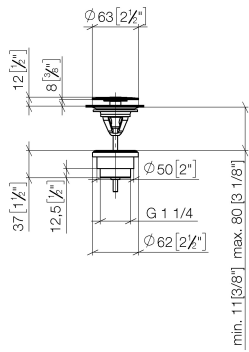

Basin Waste without press-closing 1 1/4" - Durabrace (23kt Gold)

IMO

10 126 970

Only suitable for sinks without an overflow.

10 126 970

mm [inches]

10 126 970

Parts for other finishes can be found here: [Chrome](#)

Spare parts list

No.	Item Number	Name	Quantity used	Delivery time
1	09 31 20 097-09	plug	1	40
2	09 30 30 179 90	screw	1	2
3	09 11 01 038-09	cup	1	40
4	09 14 05 061 90	seal	1	2
5	09 14 03 153 90	seal	1	2
6	09 11 10 156-09	connection	1	60